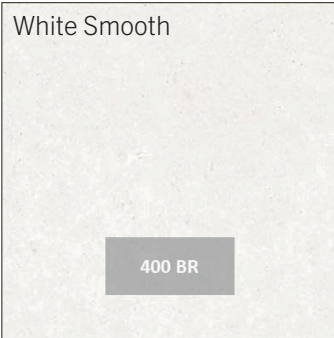

Smooth Concrete