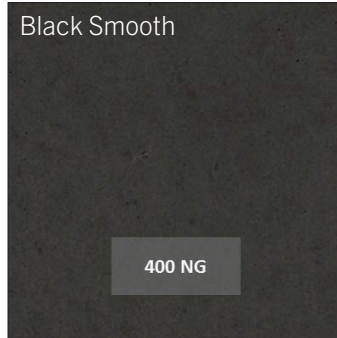

FACTORY FURNITURE

Smooth Concrete

Exposed Aggregate - Shot Peened

Exposed Aggregate - Honed

Precast Concrete Finishes

Durability

Strong and durable

Life Span