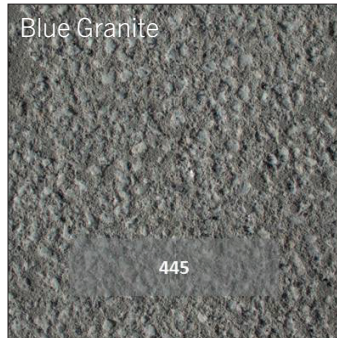

Exposed Aggregate - Shot Peened