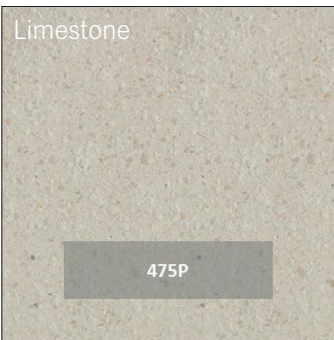

Exposed Aggregate - Honed

Precast Concrete Finishes

Durability

Strong and durable

Life Span

100's of years

Maintenance

Occasional cleaning only

Finishes

Smooth mould finish, exposed aggregate, and honed finishes available. All finishes are treated to improve water and graffiti resistance

Recycled

Old concrete can be crushed and repurposed as aggregate