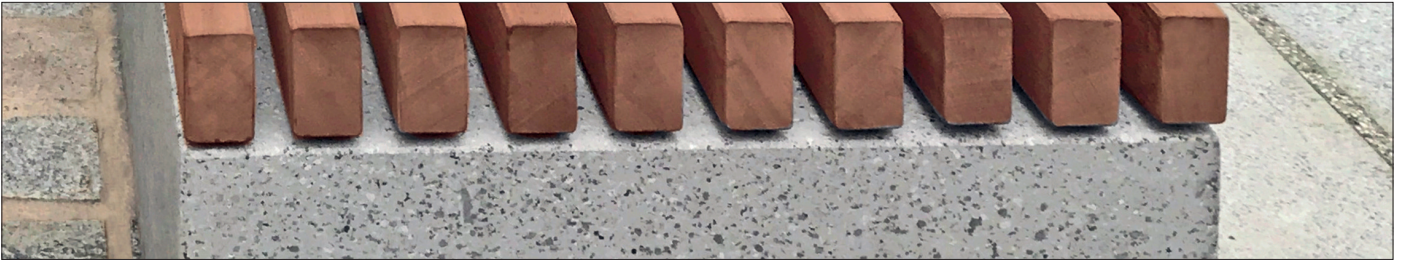

FACTORY FURNITURE

Smooth Concrete

Exposed Aggregate - Shot Peened

Exposed Aggregate - Honed

Precast Concrete Finishes

Durability

Strong and durable

Life Span

100's of years

Maintenance

Occasional cleaning only

Finishes

Smooth mould finish, exposed aggregate, and honed finishes available. All finishes are treated to improve water and graffiti resistance

Recycled

Old concrete can be crushed and repurposed as aggregate